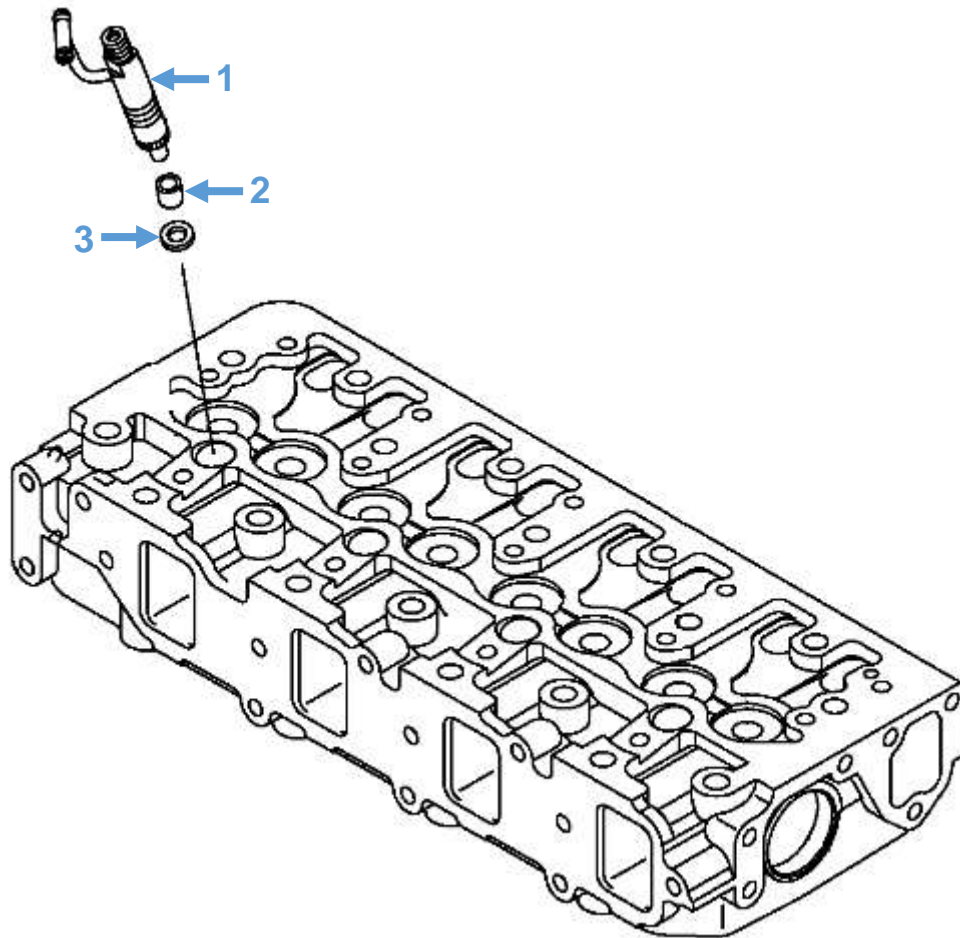

Engine Mount Parts

Description	Part No.	Model
Engine Mount	RDG3033	All
Engine Mount Stud Kit	RDG1867	All

Exhaust Manifold Blankets

Description	Part No.	Model
Exhaust Blanket	RDG9047745	All

Engine Parts: Injectors

Diagram No.	Description	Part No.	Model
1	Injector	729602-53101	Shire 05 40 Shire 06 40 Shire 09 40 Shire 11 40 Shire 12 40 Shire 14 40
		729604-53200	Shire 40
2	Injector Protector	119802-11870	All
3	Injector Seat	119625-11880	All