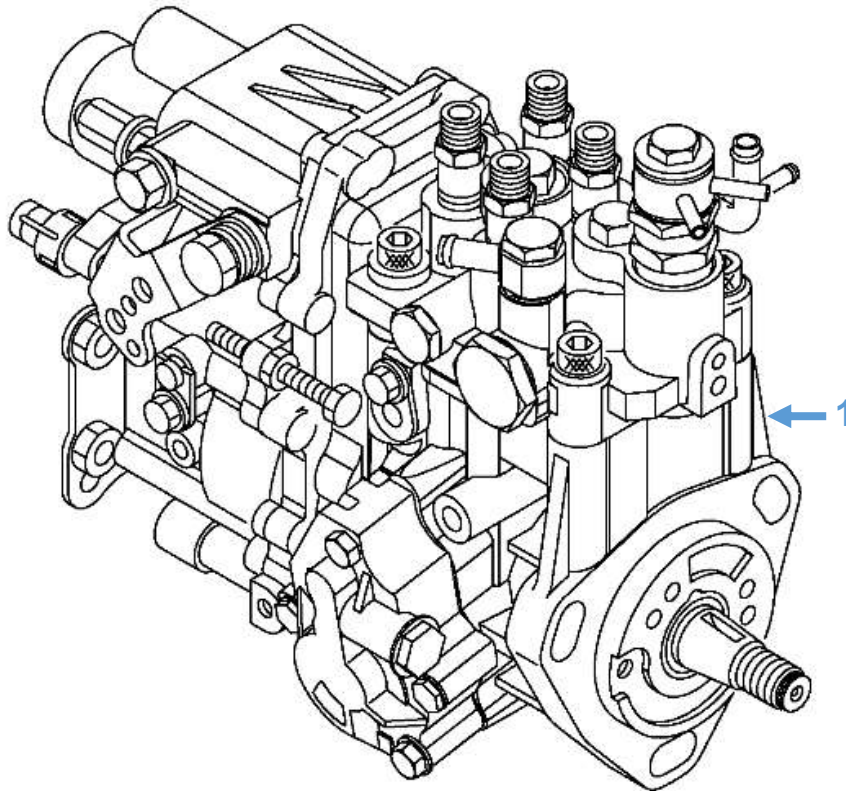

Engine Parts: Fuel Injection Pump

Diagram No.	Description	Part No.	Model
1	Fuel Injection Pump	729602-51310	Shire 05 40 Shire 06 40 Shire 09 40 Shire 11 40 Shire 12 40 Shire 14 40
		729688-51301	Shire 40

Engine Parts: Rocker Cover Gasket & Oil Cap

Diagram No.	Description	Part No.	Model
1	Rocker Cover Gasket	129601-11310	All
2	Oil Cap	124160-01751	All
3	Oil Cap O-Ring	24311-000320	All

Engine Parts: Cylinder Head Gasket