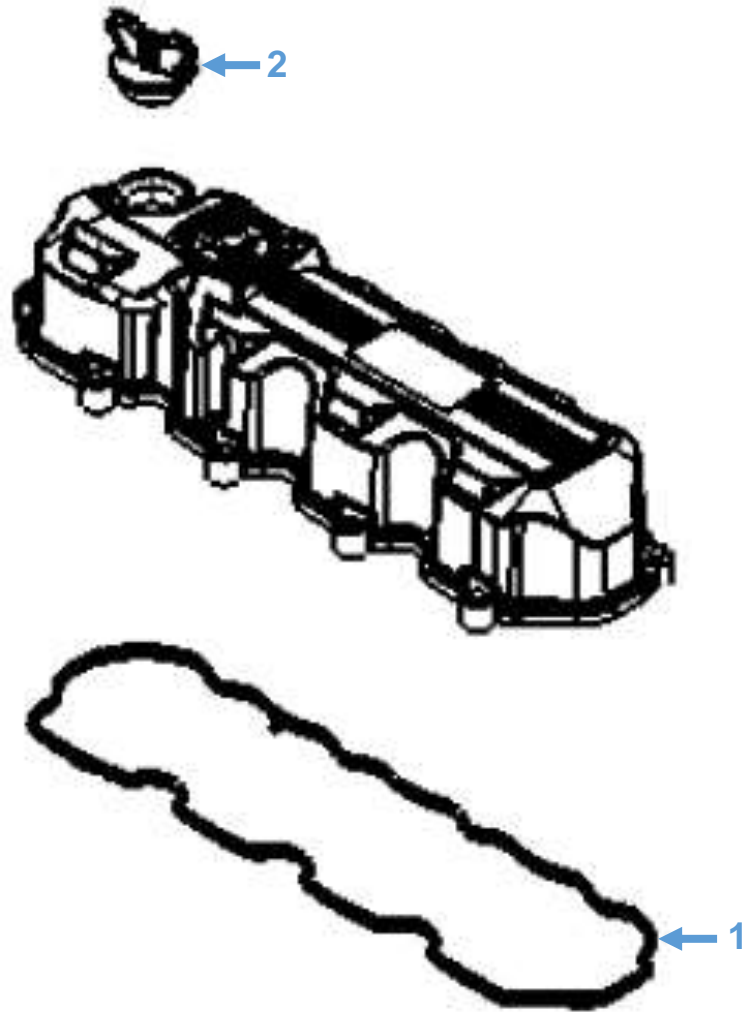

## Engine Parts: Glowplugs

Diagram No.	Description	Part No.	Model
1	Glowplug	R3000-3823740	Shire 43

**Engine Parts: Fuel Injection Pump**

Diagram No.	Description	Part No.	Model
1	Fuel Injection Pump	R909111110001	Shire 43

**Engine Parts: Rocker Cover Gasket & Oil Cap**

Diagram No.	Description	Part No.	Model
1	Rocker Cover Gasket	R3000100300023	Shire 43
2	Oil Cap	R3000100300024	Shire 43

**Engine Parts: Cylinder Head Gasket**