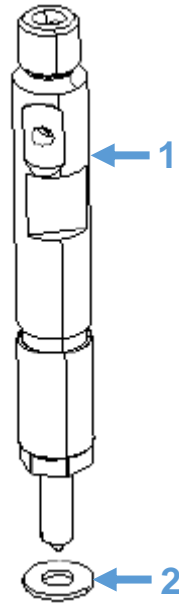

## Header Tank Parts

Description	Part No.	Model
Header Tank	RDG6364	Shire 43
Header Tank Cap	RDG1723	Shire 43
Header Tank Hose	RDG3310	Shire 43

## Exhaust Manifold Blankets

Description	Part No.	Model
Upper Exhaust Blanket	RDG904A68	Shire 43
Lower Exhaust Blanket	RDG403A33	Shire 43

**Engine Parts: Injectors**

Diagram No.	Description	Part No.	Model
1	Injector	R300011120002	Shire 43
2	Injector Gasket	R300011120001	Shire 43

## Engine Parts: Glowplugs

Diagram No.	Description	Part No.	Model
1	Glowplug	R3000-3823740	Shire 43

**Engine Parts: Fuel Injection Pump**

Diagram No.	Description	Part No.	Model
1	Fuel Injection Pump	R909111110001	Shire 43

Diagram No.	Description	Part No.	Model
1	Cylinder Head Gasket	R3000100300019	Shire 43

**Engine Parts: Oil Pan Gasket**

Diagram No.	Description	Part No.	Model
1	Oil Pan Gasket	R300010090001	Shire 43