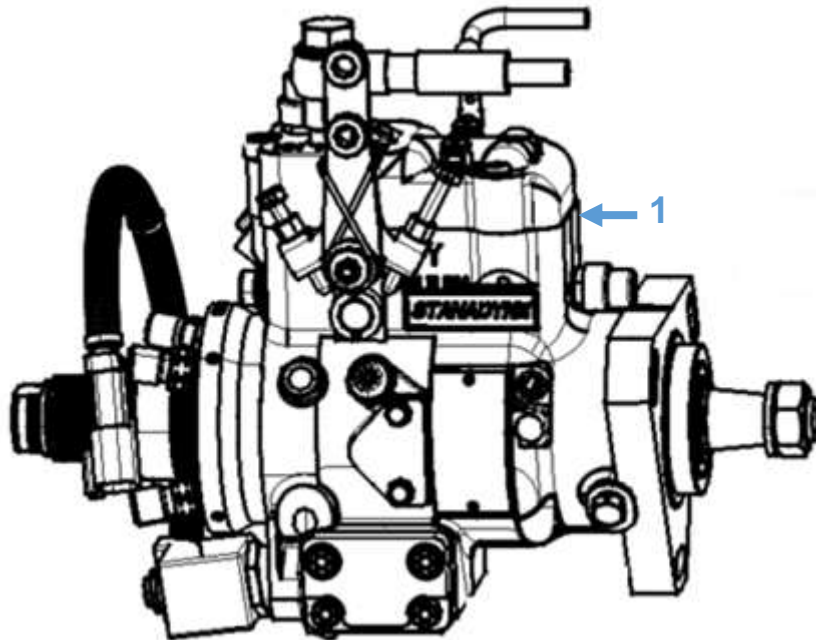

## Exhaust Manifold Blankets

Description	Part No.	Model
Upper Exhaust Blanket	RDG904A68	Shire 43
Lower Exhaust Blanket	RDG403A33	Shire 43

**Engine Parts: Injectors**

Diagram No.	Description	Part No.	Model
1	Injector	R300011120002	Shire 43
2	Injector Gasket	R300011120001	Shire 43

## Engine Parts: Glowplugs

Diagram No.	Description	Part No.	Model
1	Glowplug	R3000-3823740	Shire 43

**Engine Parts: Fuel Injection Pump**

Diagram No.	Description	Part No.	Model
1	Fuel Injection Pump	R909111110001	Shire 43