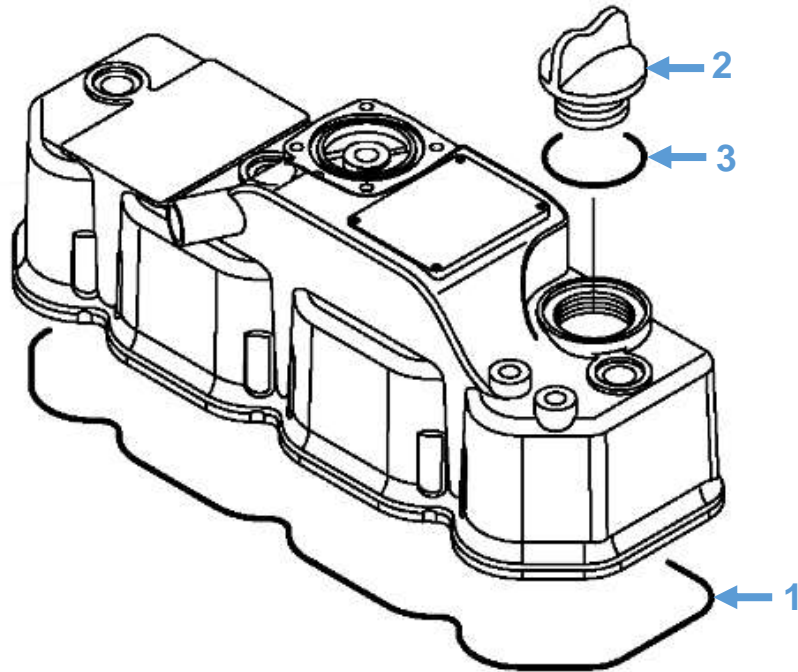

Exhaust Manifold Blankets

Description	Part No.	Model
Exhaust Blanket	RDG2478	All

Engine Parts: Injectors

Diagram No.	Description	Part No.	Model
1	Injector	729008-53100	All
2	Injector Protector	119802-11870	All
3	Injector Seat	119625-11880	All

Engine Parts: Fuel Injection Pump

Diagram No.	Description	Part No.	Model
1	Fuel Injection Pump	719933-51301	All

Engine Parts: Rocker Cover Gasket & Oil Cap

Diagram No.	Description	Part No.	Model
1	Rocker Cover Gasket	119802-11310	All
2	Oil Cap	124160-01751	All
3	Oil Cap O-Ring	24311-000320	All

Engine Parts: Cylinder Head Gasket

Diagram No.	Description	Part No.	Model
1	Cylinder Head Gasket	119812-01330	All
2	Cylinder Head Bolt	119810-01200	All

Accessories: Sterngear

Description	Part No.	Model
30" x 1.5" Diameter Propeller Shaft	EPB3841	All
Weldable Sterntube	EPB5534	All
Flexible Shaft Seal (to suit 1.5" shaft)	EPB5536	All