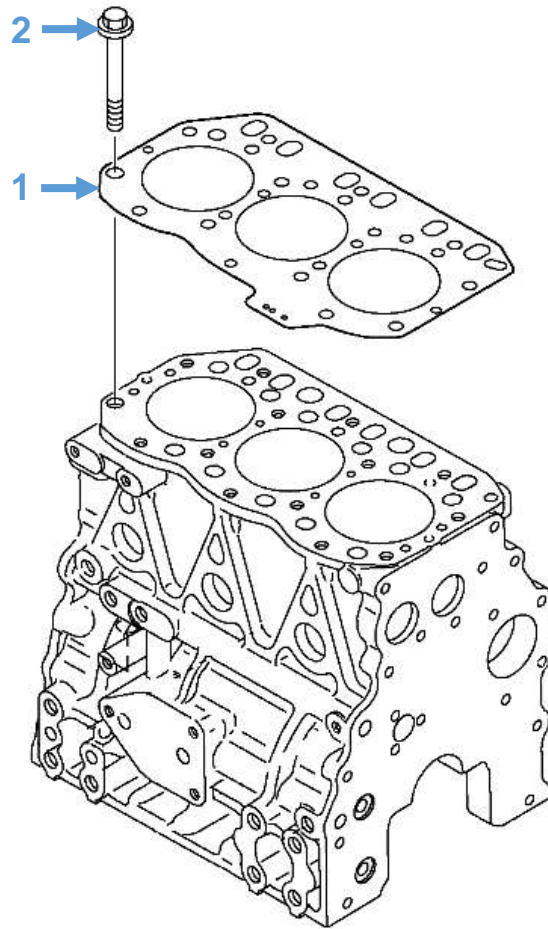

Exhaust Manifold Blankets

Description	Part No.	Model
Exhaust Blanket	RDG2478	All

Engine Parts: Injectors

Diagram No.	Description	Part No.	Model
1	Injector	729008-53100	All
2	Injector Protector	119802-11870	All
3	Injector Seat	119625-11880	All

Engine Parts: Fuel Injection Pump

Diagram No.	Description	Part No.	Model
1	Fuel Injection Pump	719933-51301	All

Engine Parts: Rocker Cover Gasket & Oil Cap

Diagram No.	Description	Part No.	Model
1	Rocker Cover Gasket	119802-11310	All
2	Oil Cap	124160-01751	All
3	Oil Cap O-Ring	24311-000320	All

Engine Parts: Cylinder Head Gasket

Diagram No.	Description	Part No.	Model
1	Cylinder Head Gasket	119812-01330	All
2	Cylinder Head Bolt	119810-01200	All

Accessories: Sterngear

Description	Part No.	Model
30" x 1.5" Diameter Propeller Shaft	EPB3841	All
Weldable Sterntube	EPB5534	All
Flexible Shaft Seal (to suit 1.5" shaft)	EPB5536	All

Accessories: Propellers

Description	Part No.	Model
16" x 9" 3 Blade Propeller	16X93PB	All*

Suitable for a 1.5", Shaft, 12:1 Taper

Accessories: Lever Controller

Description	Part No.	Model
Single Lever Control Unit (side mounted)	RDG92010055	All
3 Metre Cable	RDG92010056	All