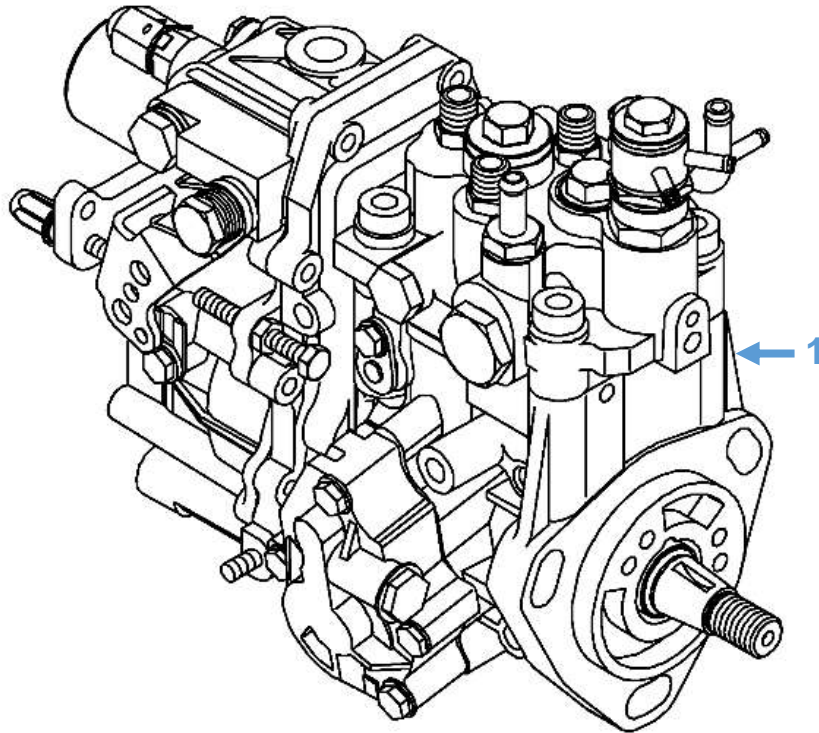

Exhaust Manifold Blankets

Description	Part No.	Model
Exhaust Blanket	RDG2478	All

Engine Parts: Injectors

Diagram No.	Description	Part No.	Model
1	Injector	729008-53100	All
2	Injector Protector	119802-11870	All
3	Injector Seat	119625-11880	All

Engine Parts: Fuel Injection Pump

Diagram No.	Description	Part No.	Model
1	Fuel Injection Pump	719933-51301	All

Engine Parts: Rocker Cover Gasket & Oil Cap

Diagram No.	Description	Part No.	Model
1	Rocker Cover Gasket	119802-11310	All
2	Oil Cap	124160-01751	All
3	Oil Cap O-Ring	24311-000320	All

Engine Parts: Cylinder Head Gasket

Diagram No.	Description	Part No.	Model
1	Cylinder Head Gasket	119812-01330	All
2	Cylinder Head Bolt	119810-01200	All

Accessories: Sterngear

Description	Part No.	Model
30" x 1.5" Diameter Propeller Shaft	EPB3841	All
Weldable Sterntube	EPB5534	All
Flexible Shaft Seal (to suit 1.5" shaft)	EPB5536	All