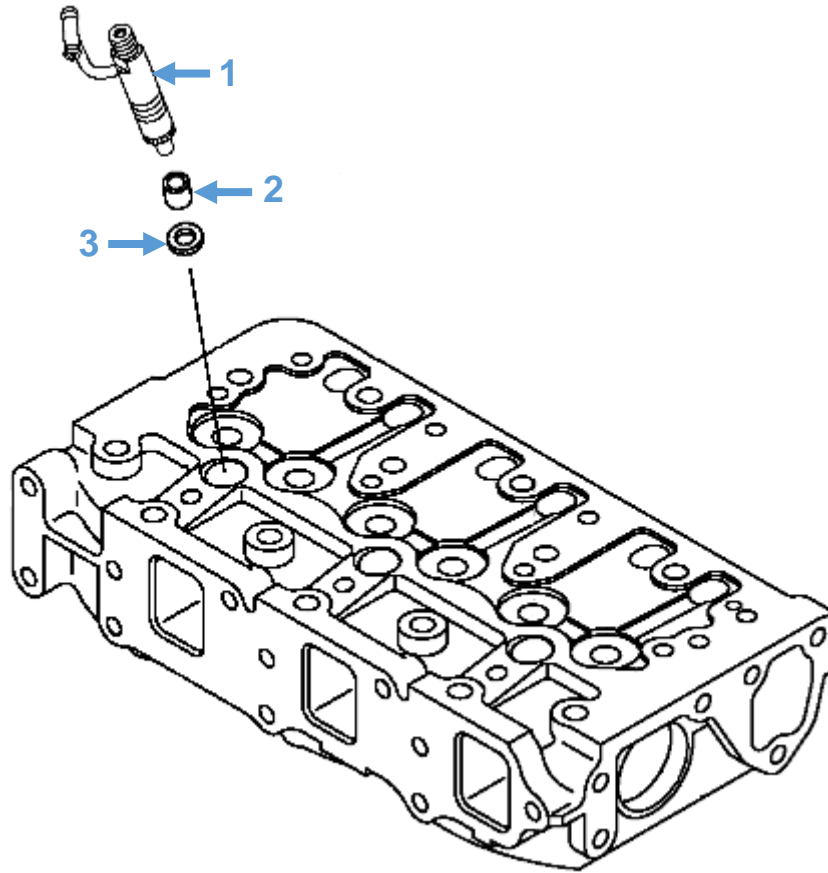

Travel Power Parts

Description	Part No.	Model
3.5kW Travel Power Alternator Belt	RDG0047511	All
5kW Travel Power Alternator Belt	RDG0047511	All

Engine Mount Parts

Description	Part No.	Model
Rear Engine Mount	RDG3033	All
Engine Mount Stud Kit (for RDG3033)	RDG1867	All
Front Engine Mount & Height Adjuster Kit	RDG5833	All

Exhaust Manifold Blankets

Description	Part No.	Model
Exhaust Blanket	RDG2478	All

Engine Parts: Injectors

Diagram No.	Description	Part No.	Model
1	Injector	729008-53100	All
2	Injector Protector	119802-11870	All
3	Injector Seat	119625-11880	All

Engine Parts: Fuel Injection Pump

Diagram No.	Description	Part No.	Model
1	Fuel Injection Pump	719933-51301	All

Engine Parts: Rocker Cover Gasket & Oil Cap

Diagram No.	Description	Part No.	Model
1	Rocker Cover Gasket	119802-11310	All
2	Oil Cap	124160-01751	All
3	Oil Cap O-Ring	24311-000320	All

Engine Parts: Cylinder Head Gasket

Diagram No.	Description	Part No.	Model
1	Cylinder Head Gasket	119812-01330	All
2	Cylinder Head Bolt	119810-01200	All

Accessories: Sterngear

Description	Part No.	Model
30" x 1.5" Diameter Propeller Shaft	EPB3841	All
Weldable Sterntube	EPB5534	All
Flexible Shaft Seal (to suit 1.5" shaft)	EPB5536	All