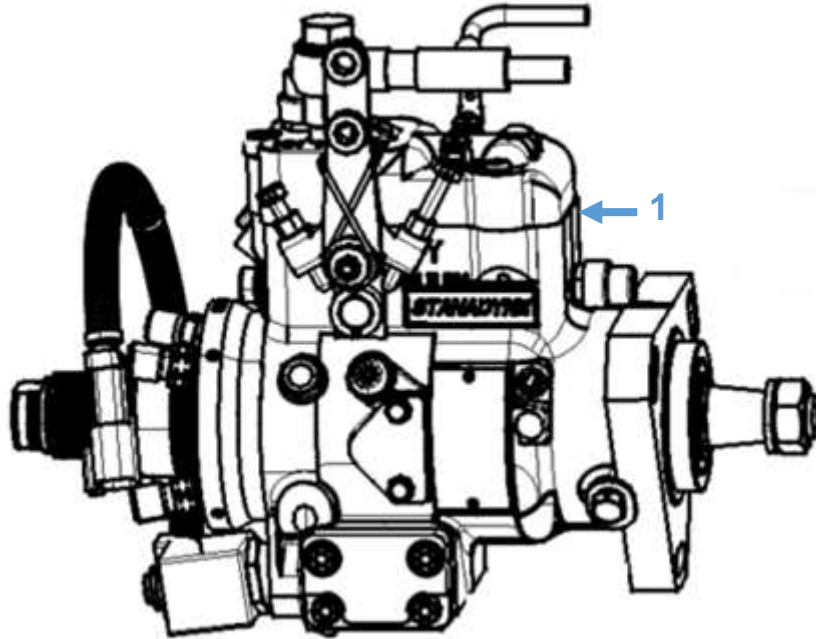

## Engine Parts: Injectors

Diagram No.	Description	Part No.	Model
1	Injector	R300011120002	Shire 60
2	Injector Gasket	R300011120001	Shire 60

## Engine Parts: Fuel Injection Pump

Diagram No.	Description	Part No.	Model
1	Fuel Injection Pump	R909111110001	Shire 60

**Engine Parts: Rocker Cover Gasket & Oil Cap**

Diagram No.	Description	Part No.	Model
1	Rocker Cover Gasket	R3000100300023	Shire 60
2	Oil Cap	R3000100300024	Shire 60

**Engine Parts: Cylinder Head Gasket**

Diagram No.	Description	Part No.	Model
1	Cylinder Head Gasket	R3000100300019	Shire 60