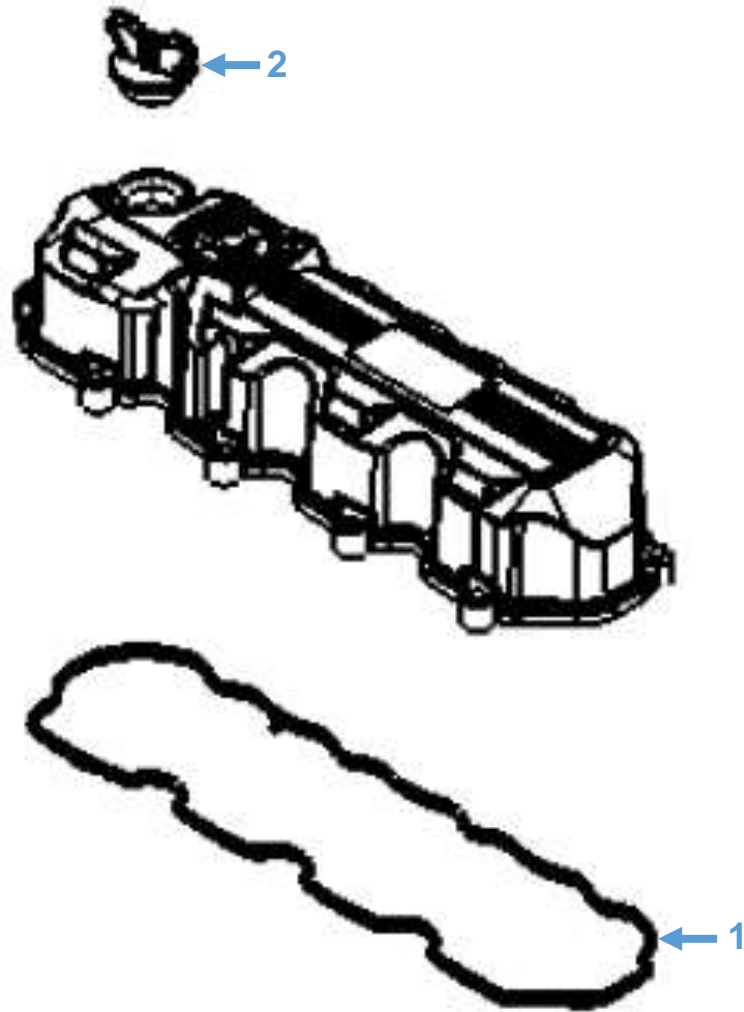

## Engine Parts: Injectors

Diagram No.	Description	Part No.	Model
1	Injector	R300011120002	Shire 60
2	Injector Gasket	R300011120001	Shire 60

## Engine Parts: Fuel Injection Pump

Diagram No.	Description	Part No.	Model
1	Fuel Injection Pump	R909111110001	Shire 60

**Engine Parts: Rocker Cover Gasket & Oil Cap**

Diagram No.	Description	Part No.	Model
1	Rocker Cover Gasket	R3000100300023	Shire 60
2	Oil Cap	R3000100300024	Shire 60

**Engine Parts: Cylinder Head Gasket**

Diagram No.	Description	Part No.	Model
1	Cylinder Head Gasket	R3000100300019	Shire 60