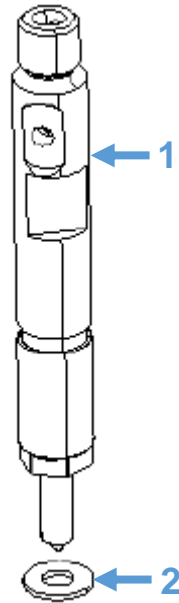

## Header Tank Parts

Description	Part No.	Model
Header Tank	RDG6364	Shire 60
Header Tank Cap	RDG1723	Shire 60
Header Tank Hose	RDG3310	Shire 60

## Engine Parts: Injectors

Diagram No.	Description	Part No.	Model
1	Injector	R300011120002	Shire 60
2	Injector Gasket	R300011120001	Shire 60

## Engine Parts: Fuel Injection Pump

Diagram No.	Description	Part No.	Model
1	Fuel Injection Pump	R909111110001	Shire 60

**Engine Parts: Rocker Cover Gasket & Oil Cap**

Diagram No.	Description	Part No.	Model
1	Rocker Cover Gasket	R3000100300023	Shire 60
2	Oil Cap	R3000100300024	Shire 60

**Engine Parts: Cylinder Head Gasket**

Diagram No.	Description	Part No.	Model
1	Cylinder Head Gasket	R3000100300019	Shire 60