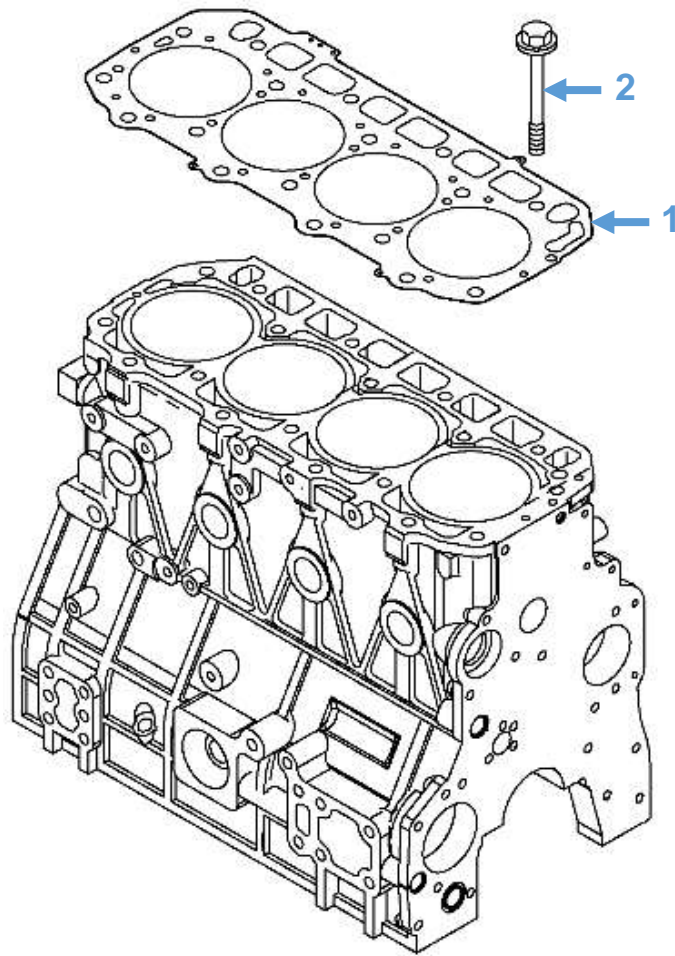

Diagram No.	Description	Part No.	Model
1	Rocker Cover Gasket	129907-11310	Shire 09 70 Shire 11 70 Shire 12 70 Shire 14 70
		129933-11310	Shire 70
2	Oil Cap	124160-01751	All
3	Oil Cap O-Ring	24311-000320	All

Engine Parts: Cylinder Head Gasket

Diagram No.	Description	Part No.	Model
1	Cylinder Head Gasket	129907-01331	All
2	Cylinder Head Bolt	129900-01200	All

Accessories: Exhaust Equipment

	Description	Part No.	Model
	Flexible Exhaust Pipe Blanket	RDG2477	All
	Exhaust Coupling 2"	RDG9048003	All
	Flexible Exhaust Pipe 2"	RDG9048004	All
	Dry Exhaust Silencer 2"	RDG9048005	All
	Hospital Silencer 2"	RDG9048364	All

Accessories: Sterngear

Description	Part No.	Model
30" x 1.5" Diameter Propeller Shaft	EPB3841	All
Weldable Sterntube	EPB5534	All
Flexible Shaft Seal (to suit 1.5" shaft)	EPB5536	All

Accessories: Couplings