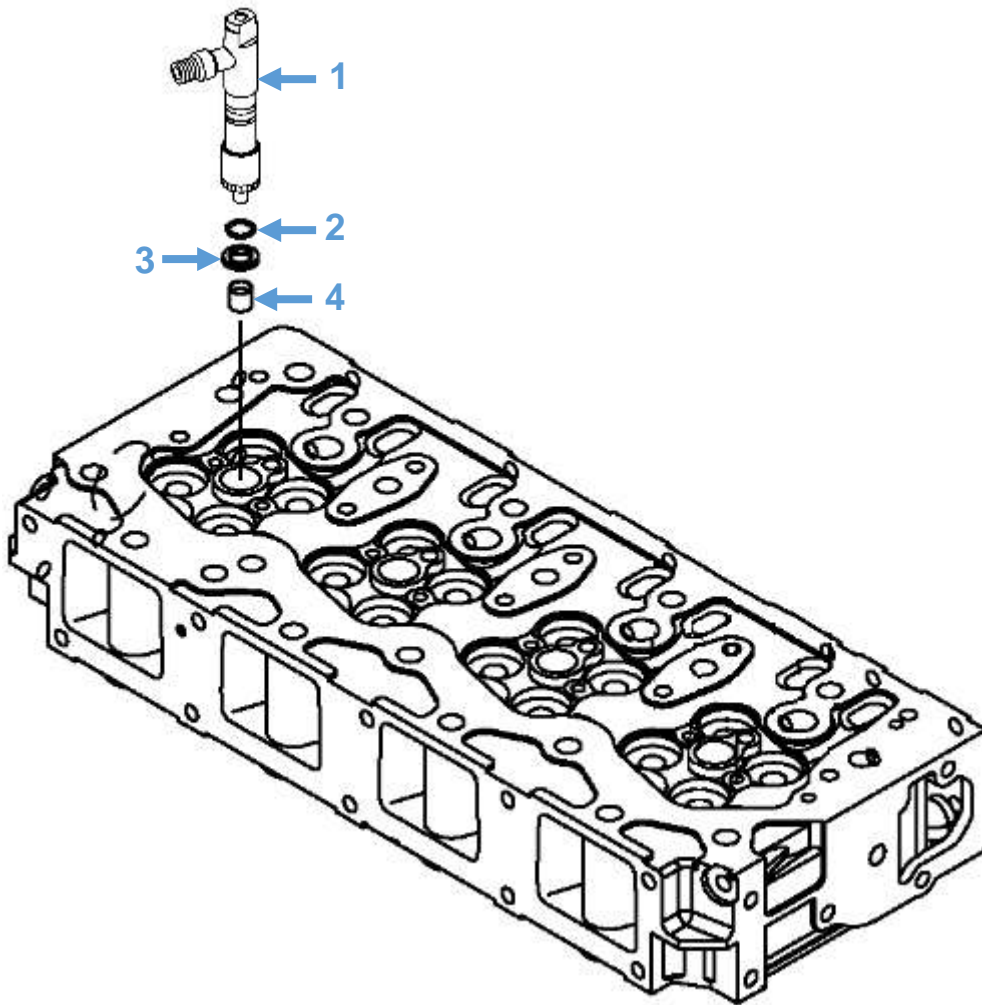

Engine Parts: Injectors

1	Injector	729907-53100	Shire 09 70 Shire 11 70 Shire 12 70 Shire 14 70
		729927-53100	Shire 70
2	Injector O-Ring	24311-000120	All
3	Injector Seat	119625-11880	All
4	Injector Protector	119802-11870	All