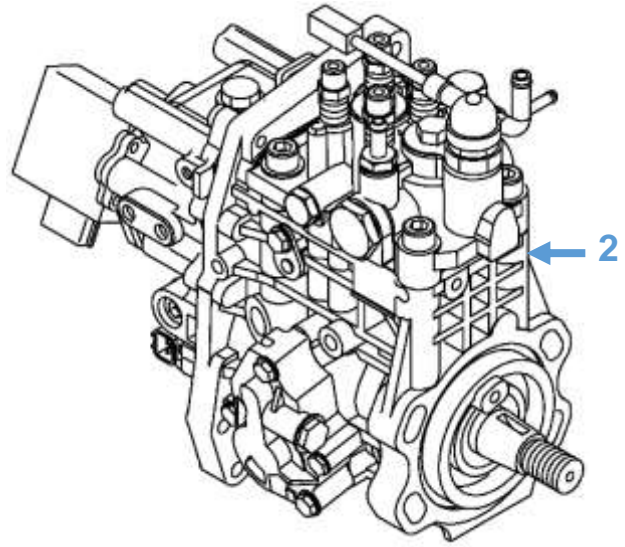

Engine Parts: Fuel Injection Pump

Diagram No.	Description	Part No.	Model
1	Fuel Injection Pump	729907-51320	Shire 09 70 Shire 11 70 Shire 12 70 Shire 14 70
2	Fuel Injection Pump	729939-51390	Shire 70

Engine Parts: Rocker Cover Gasket & Oil Cap