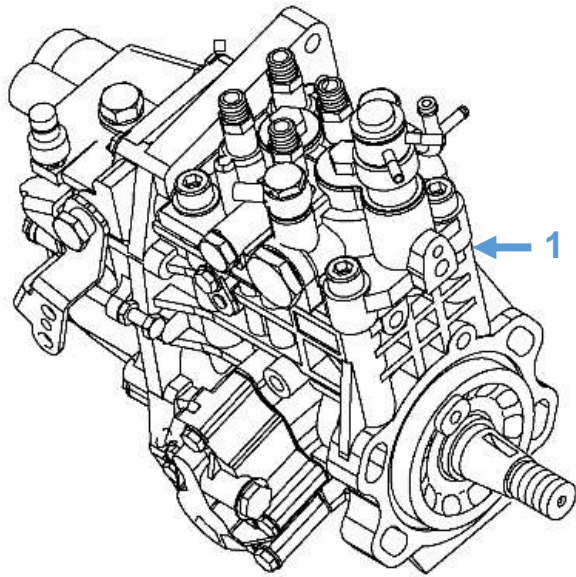

Engine Parts: Fuel Injection Pump

Diagram No.	Description	Part No.	Model
1	Fuel Injection Pump	729907-51320	Shire 09 70 Shire 11 70 Shire 12 70 Shire 14 70
2	Fuel Injection Pump	729939-51390	Shire 70

Engine Parts: Rocker Cover Gasket & Oil Cap