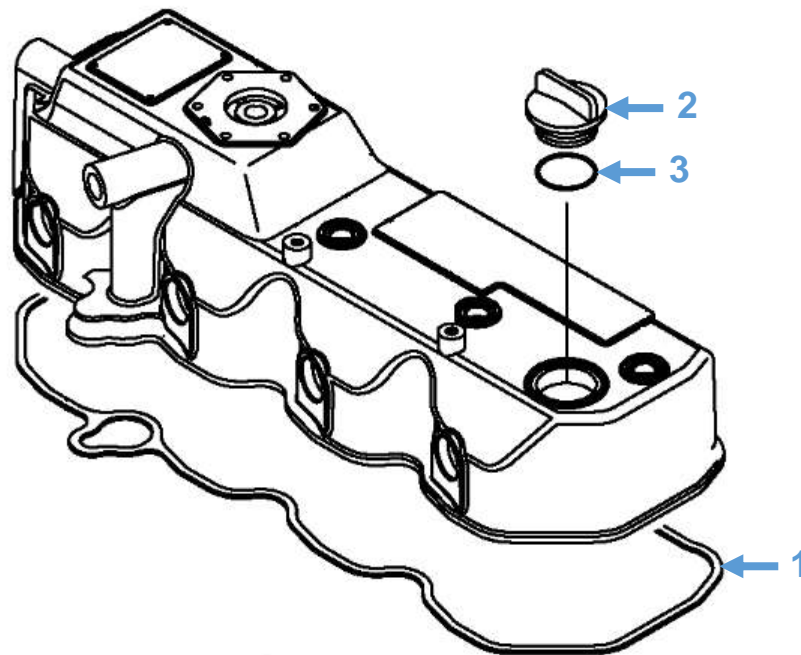

Engine Parts: Fuel Injection Pump

Diagram No.	Description	Part No.	Model
1	Fuel Injection Pump	729907-51320	Shire 09 70 Shire 11 70 Shire 12 70 Shire 14 70
2	Fuel Injection Pump	729939-51390	Shire 70

Engine Parts: Rocker Cover Gasket & Oil Cap